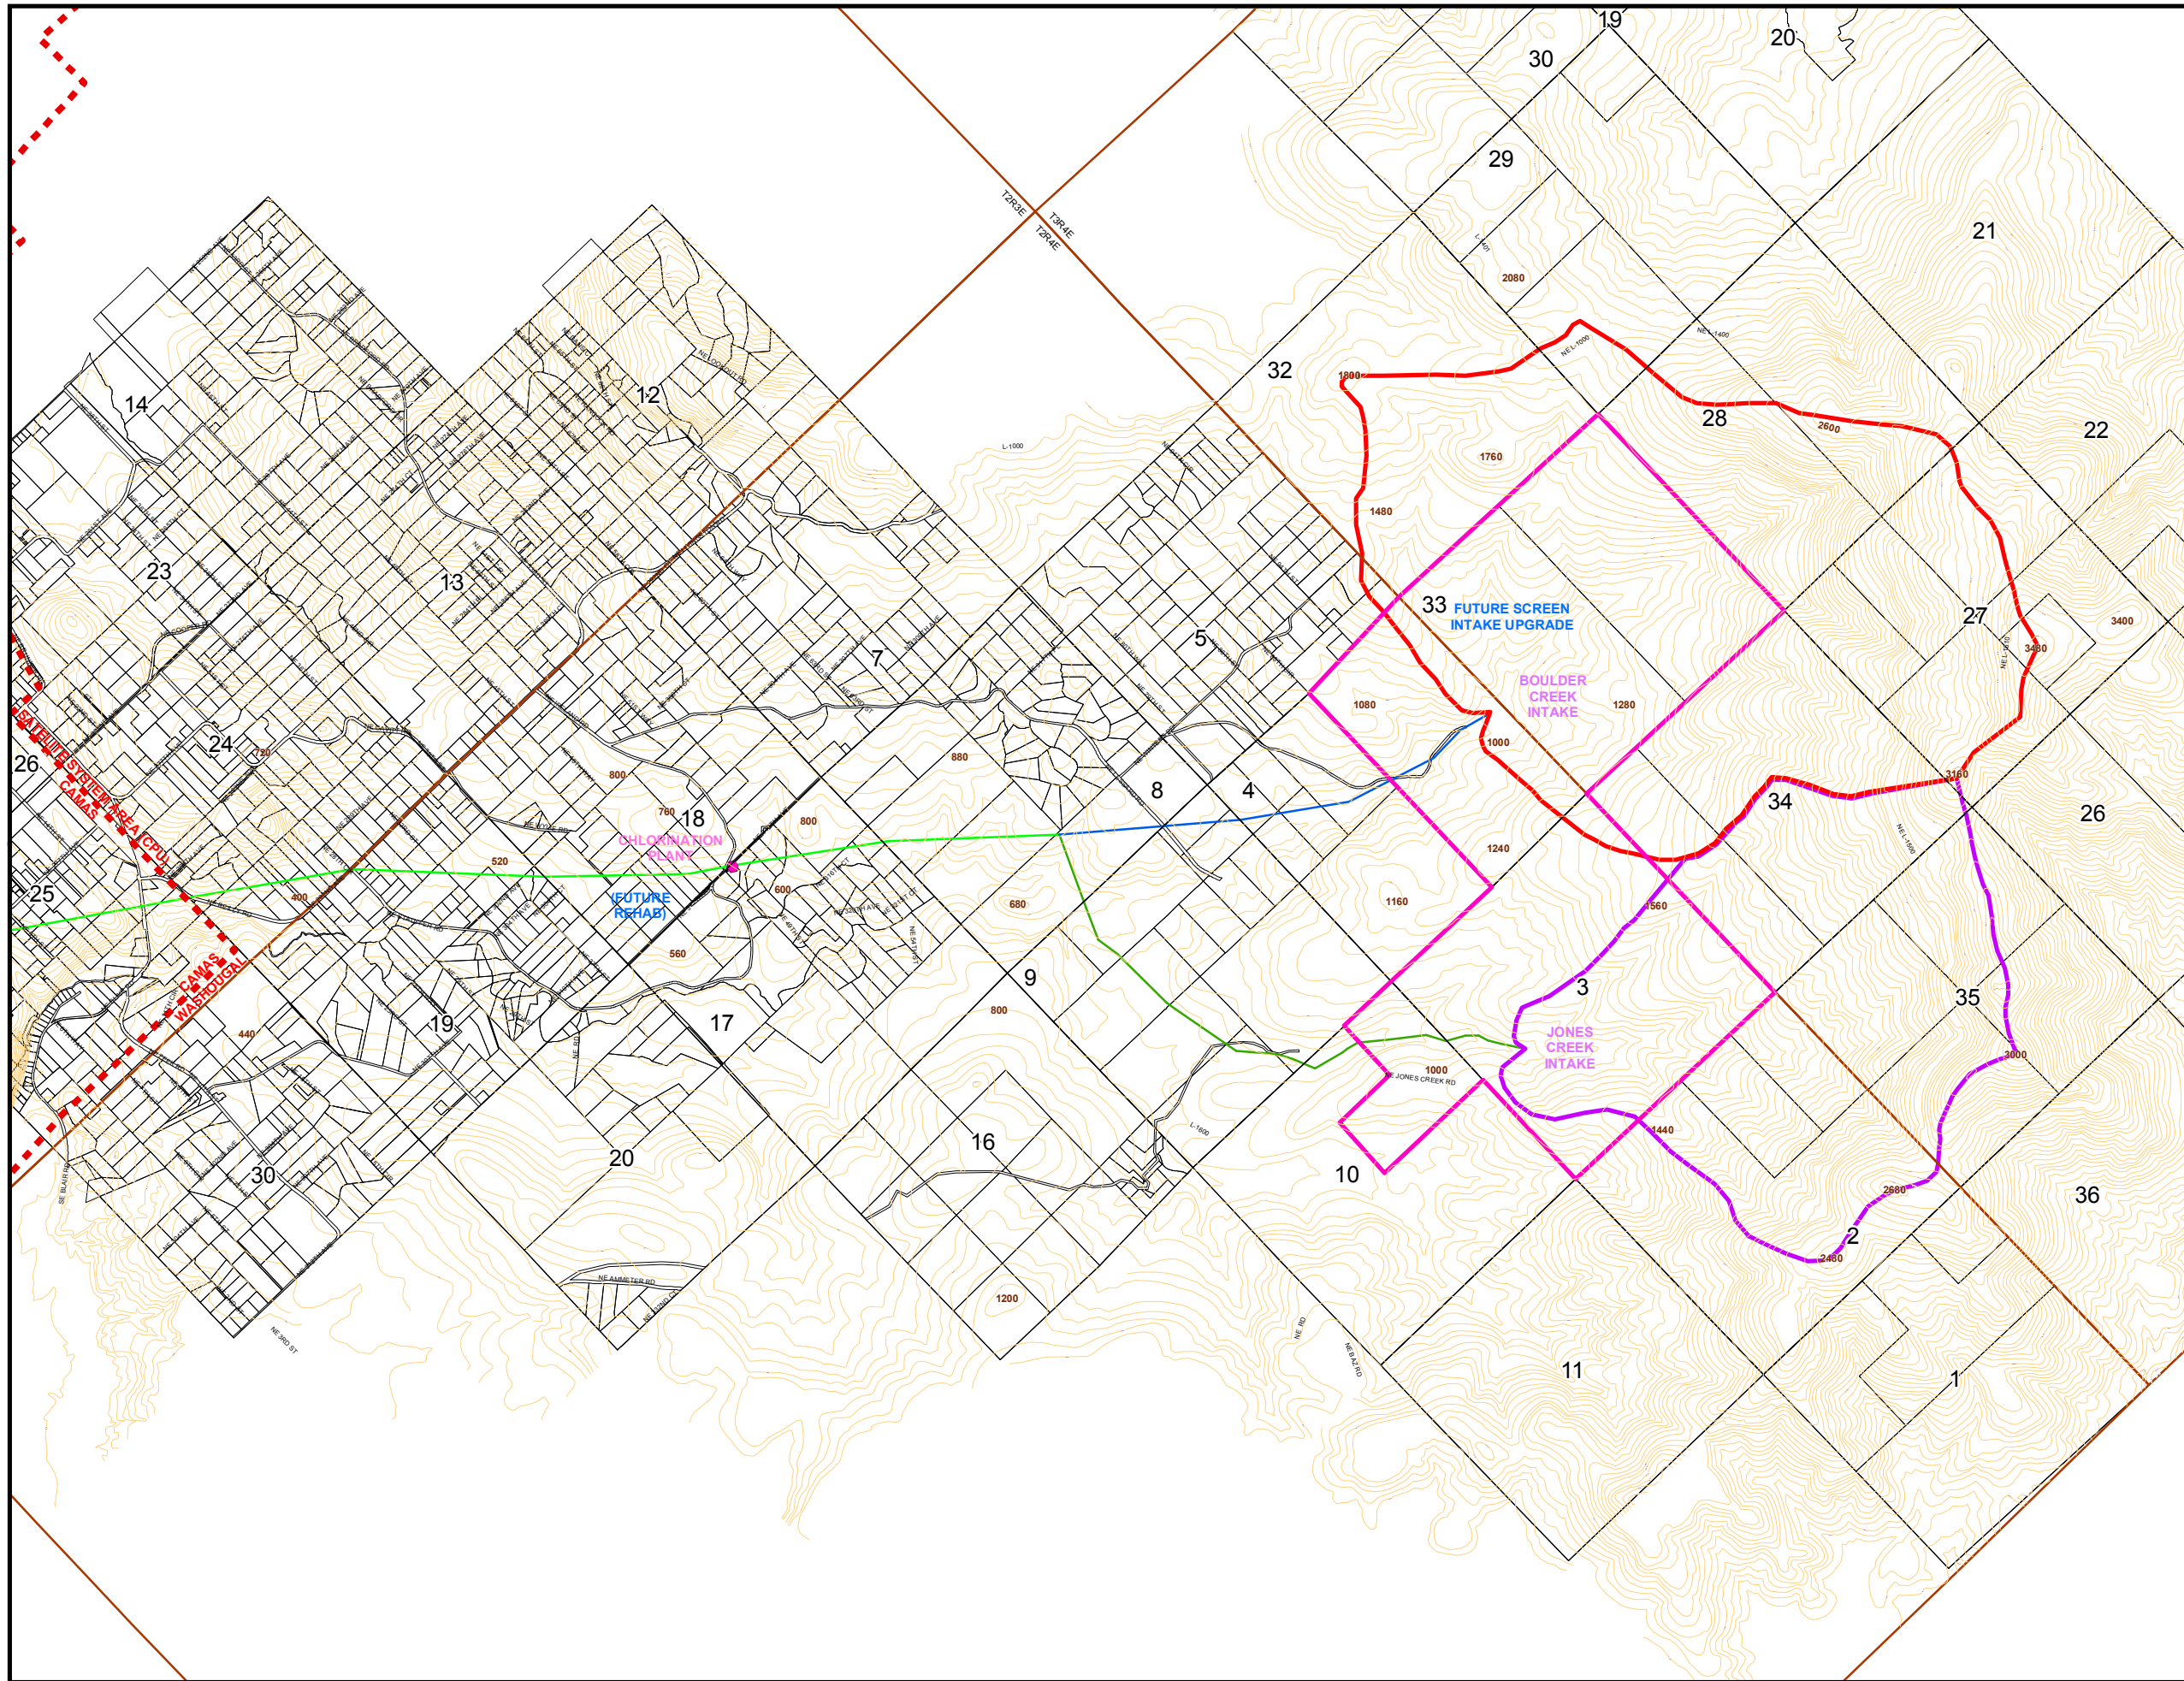

CITY OF CAMAS HEADWORKS

- City Owned Property
- Boulder Drainage
- Jones Drainage
- Ductile Iron
- Cast Iron
- Steel

Note:
 Information on this map was collected from several sources. The City of Camas expressly disclaims any liability for any inaccuracies that may be present. Users of this information should themselves check any details for accuracy.