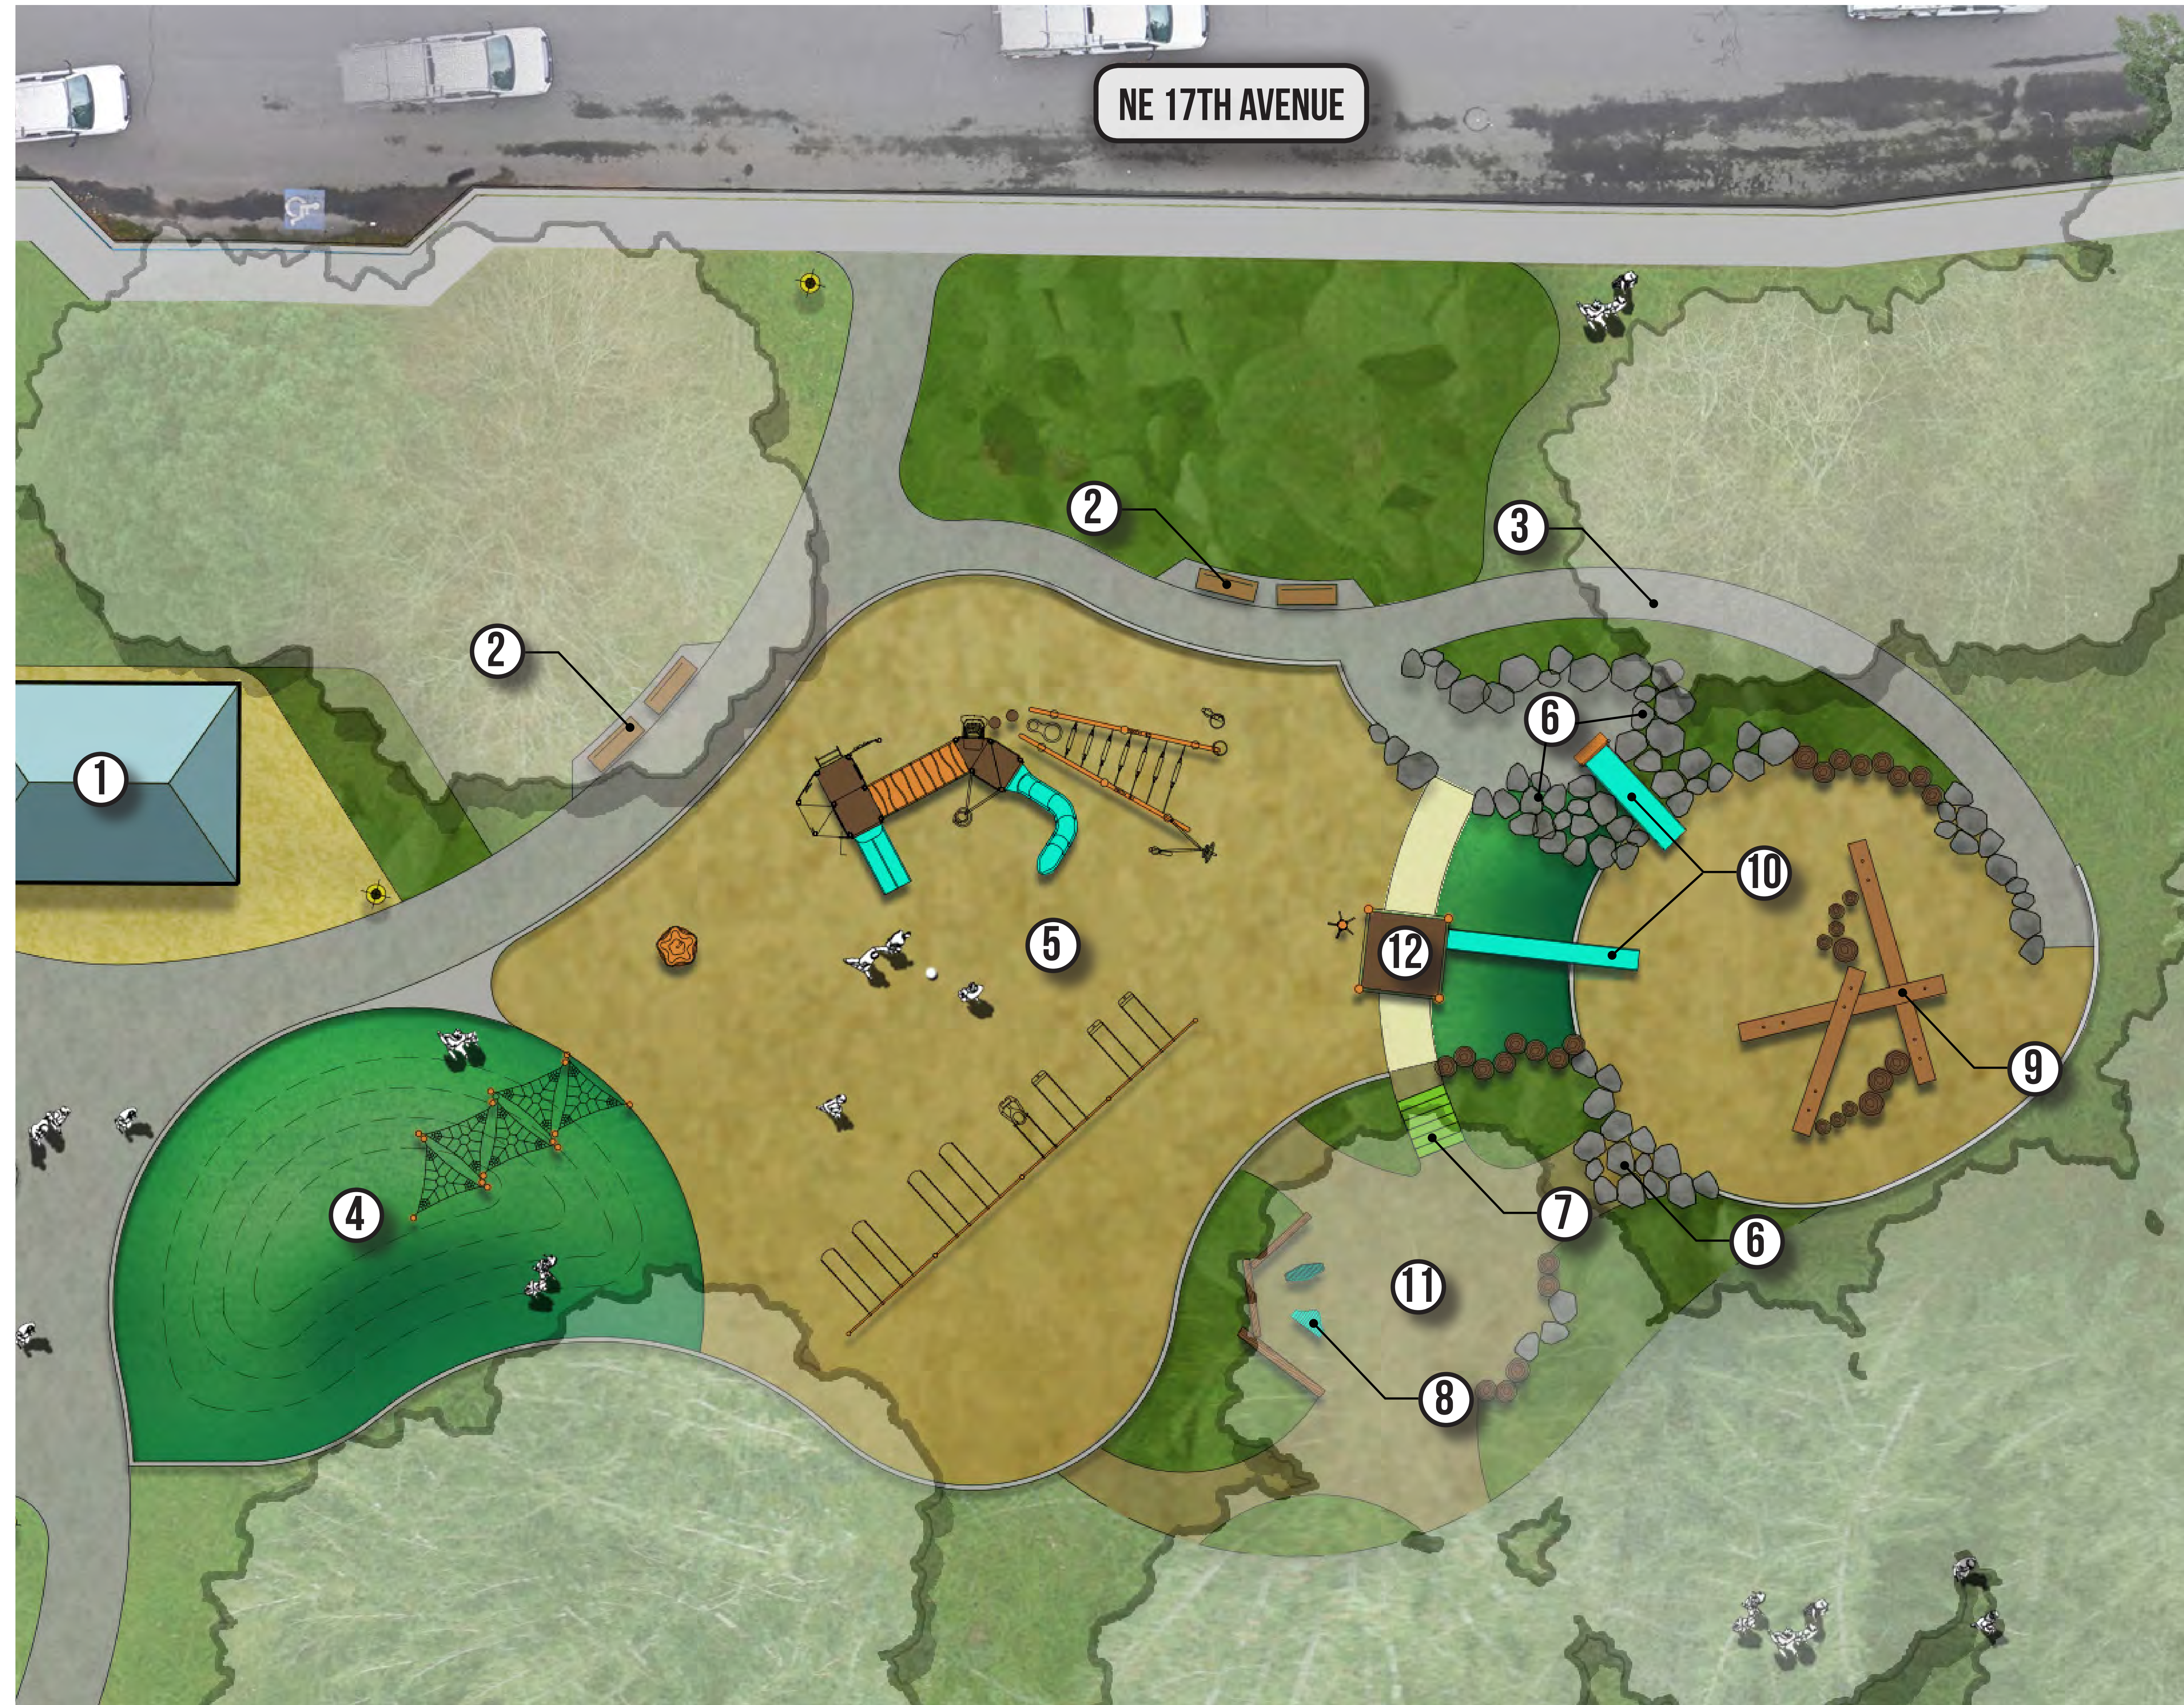

**KEYNOTES**

- |                        |                           |                                 |                            |
|------------------------|---------------------------|---------------------------------|----------------------------|
| ① BENCH, TYP.          | ⑦ PLAYGROUND              | ⑬ EXISTING MONUMENT SIGN        | ⑲ STORMWATER PLANTER, TYP. |
| ② RESTROOM             | ⑧ 6' CONCRETE PATH        | ⑭ PICNIC TABLE, TYP.            |                            |
| ③ WATER FEATURE        | ⑨ 12' CONCRETE PATH       | ⑮ GRAVEL PATH                   |                            |
| ④ PICNIC SHELTER       | ⑩ EXISTING PICNIC SHELTER | ⑯ LIGHT, TYP.                   |                            |
| ⑤ AMPHITHEATER SEATING | ⑪ SCOUT HALL              | ⑰ BASKETBALL HALF COURT         |                            |
| ⑥ ADA RAMP             | ⑫ OPEN LAWN               | ⑱ LOW UNDERSTORY PLANTING, TYP. |                            |

WATER FEATURE - PLAN

WATER FEATURE - PERSPECTIVE

WATER FEATURE - PRECEDENT IMAGES

**KEYNOTES**

- ① RESTROOM
- ② PICNIC SHELTER
- ③ WATER FEATURE BOULDERS
- ④ SEATING
- ⑤ SEATING PLATFORM
- ⑥ SEATWALL
- ⑦ ELEVATED WATER PLAY
- ⑧ INTERACTIVE WATER JETS
- ⑨ WATER FEATURE SOURCE
- ⑩ ACCESSIBLE PATH
- ⑪ PLANTING
- ⑫ PLAY WEIR

PLAYGROUND- PLAN

**KEYNOTES**

- |                    |                    |
|--------------------|--------------------|
| ① RESTROOM         | ⑦ WILLOW TUNNEL    |
| ② SEATING          | ⑧ MUSIC PLAY       |
| ③ ACCESSIBLE PATH  | ⑨ LOG CLIMBER      |
| ④ TURF PLAY MOUND  | ⑩ EMBANKMENT SLIDE |
| ⑤ UPPER PLAYGROUND | ⑪ DISCOVERY FOREST |
| ⑥ BOULDER SCRAMBLE | ⑫ PLAY TOWER       |

PLAYGROUND - PRECEDENT IMAGES