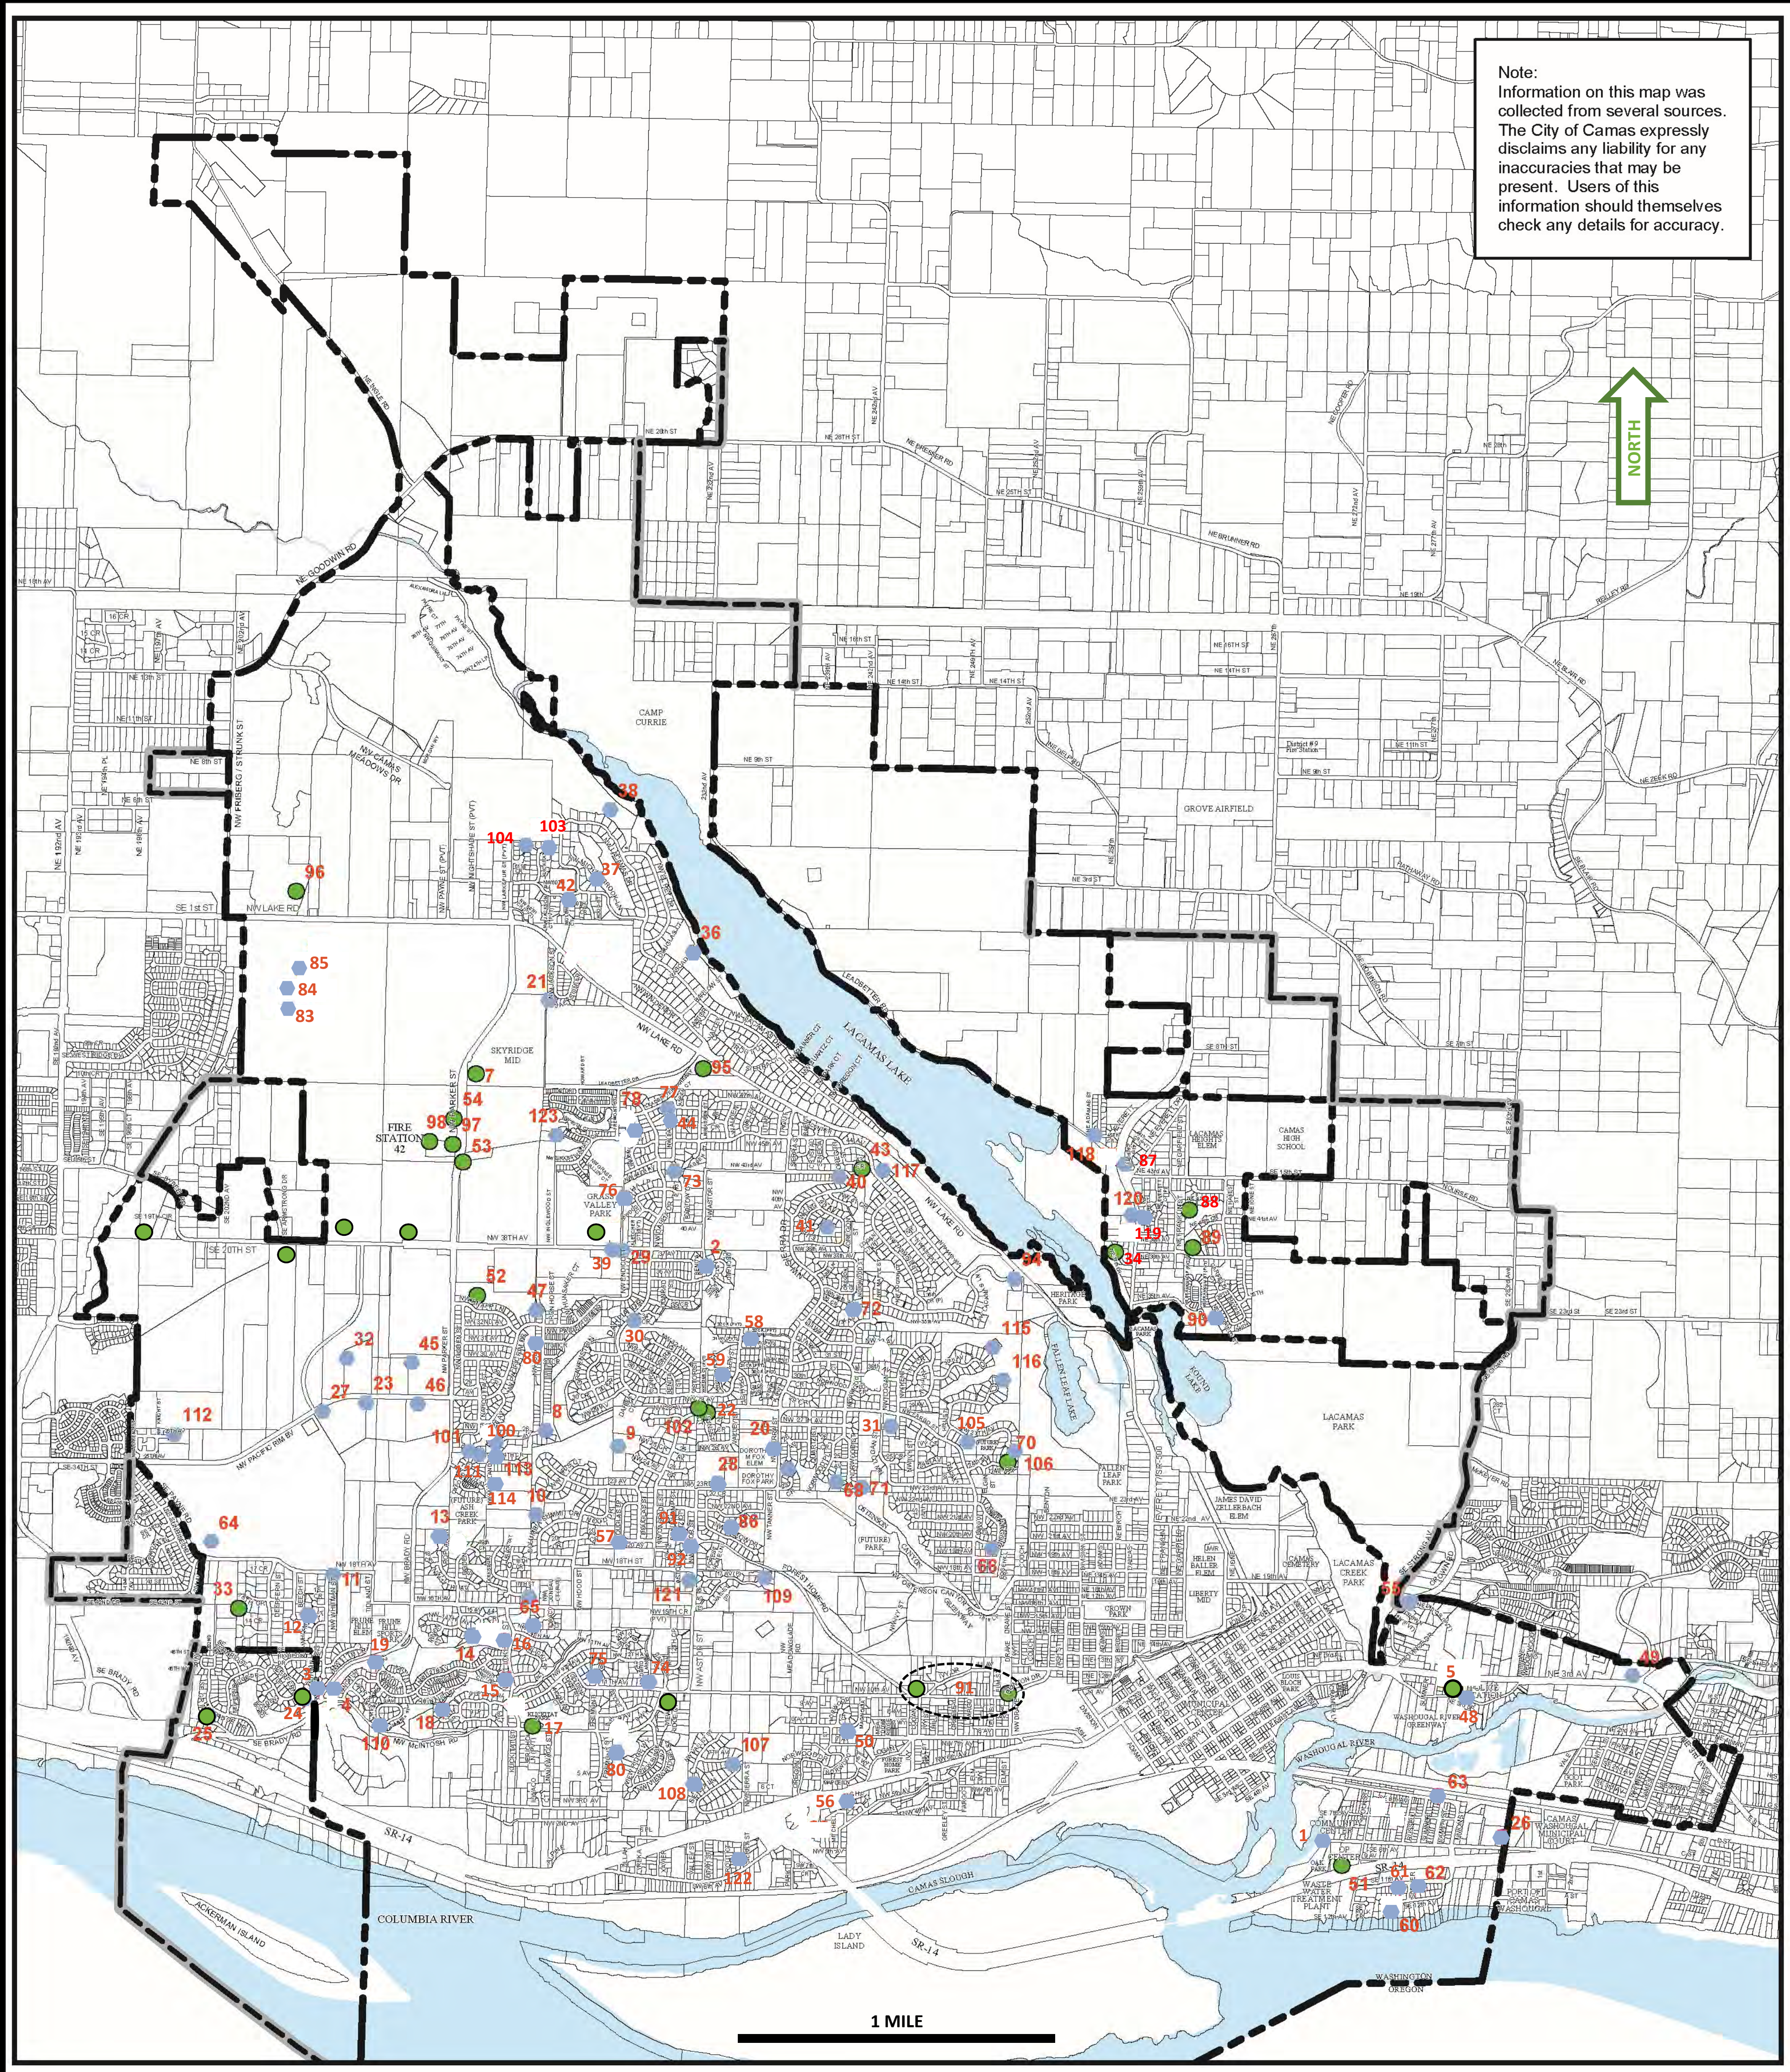

Note:
Information on this map was collected from several sources. The City of Camas expressly disclaims any liability for any inaccuracies that may be present. Users of this information should themselves check any details for accuracy.

1 MILE

ID #	Privately Maintained Facilities Location
1	Oak Park Homes Condo
2	Applewood Hills PUD
3	Brady Ridge
4	Brady Woods
6	Caribou Estates
8	Columbia Ridge
9	Columbia Summit 1, Ph. 1
10	Columbia Summit 2, Ph. 2
11	Crown Pointe
12	Crown Pointe
13	Deer Creek Ph. 1
14	Deer Creek Ph. 2
15	Deer Creek Ph. 6
16	Deer Creek Ph. 6
18	Deer Creek Ph. 4
19	Deer Creek PRD
20	Dorothy Fox Elementary
21	Forest Hills
23	Furuno
26	Furuno
27	ERS (aka Gunderson)
28	Hereaus Shin-ETSU
29	Harvest Community Church
30	Holly Hills Ph. 1
30	Holly Hills Ph. 3
31	Summit Animal Hospital (aka Hummels Animal Clinic)
32	Bodycote IMT
36	Lacamas Shores Ph. 4
37	Lacamas Shores Ph. 6c, 6d, Golf Course
38	Lacamas Shores Ph. 6
39	Lacamas Swim & Fitness
40	Lacamas View
41	Lacamas View
42	Lacamas Woods
44	Lake Pointe West

ID #	Privately Maintained Facilities Location
85	WaferTech
86	Willow Creek Ph. 2
87	Lacamas Lake View Estates
90	Waterleaf
92	Hillshire
93	Hillshire
94	Lake Ridge
99	
100	Fischer's Creek
101	Fischer's Creek
103	Lacamas Estates
104	Larkspur Estates
105	Drewl's Farm Facility #3
106	Drewl's Farm Facility #4
107	Dove Hill - North End
108	Dove Hill - South End
109	Hunter's Ridge
110	Hidden Leaf
111	Thomas Estates Ph. 2
112	Stone Leaf
113	Carson Estates
114	Summit at Columbia Vista
115	Drewl's Farm Facility #1
116	Drewl's Farm Facility #2
117	Lake Ridge North
118	Deer Haven
119	Lacamas Pointe (Treatment Vault - NE 39th & Everett Ct.)
120	Lacamas Pointe (Tract A)
121	Vista Pointe
122	Camas West
123	Lacamas Meadows PRD
NNA	Camas High School
NNA	Village at Round Lake